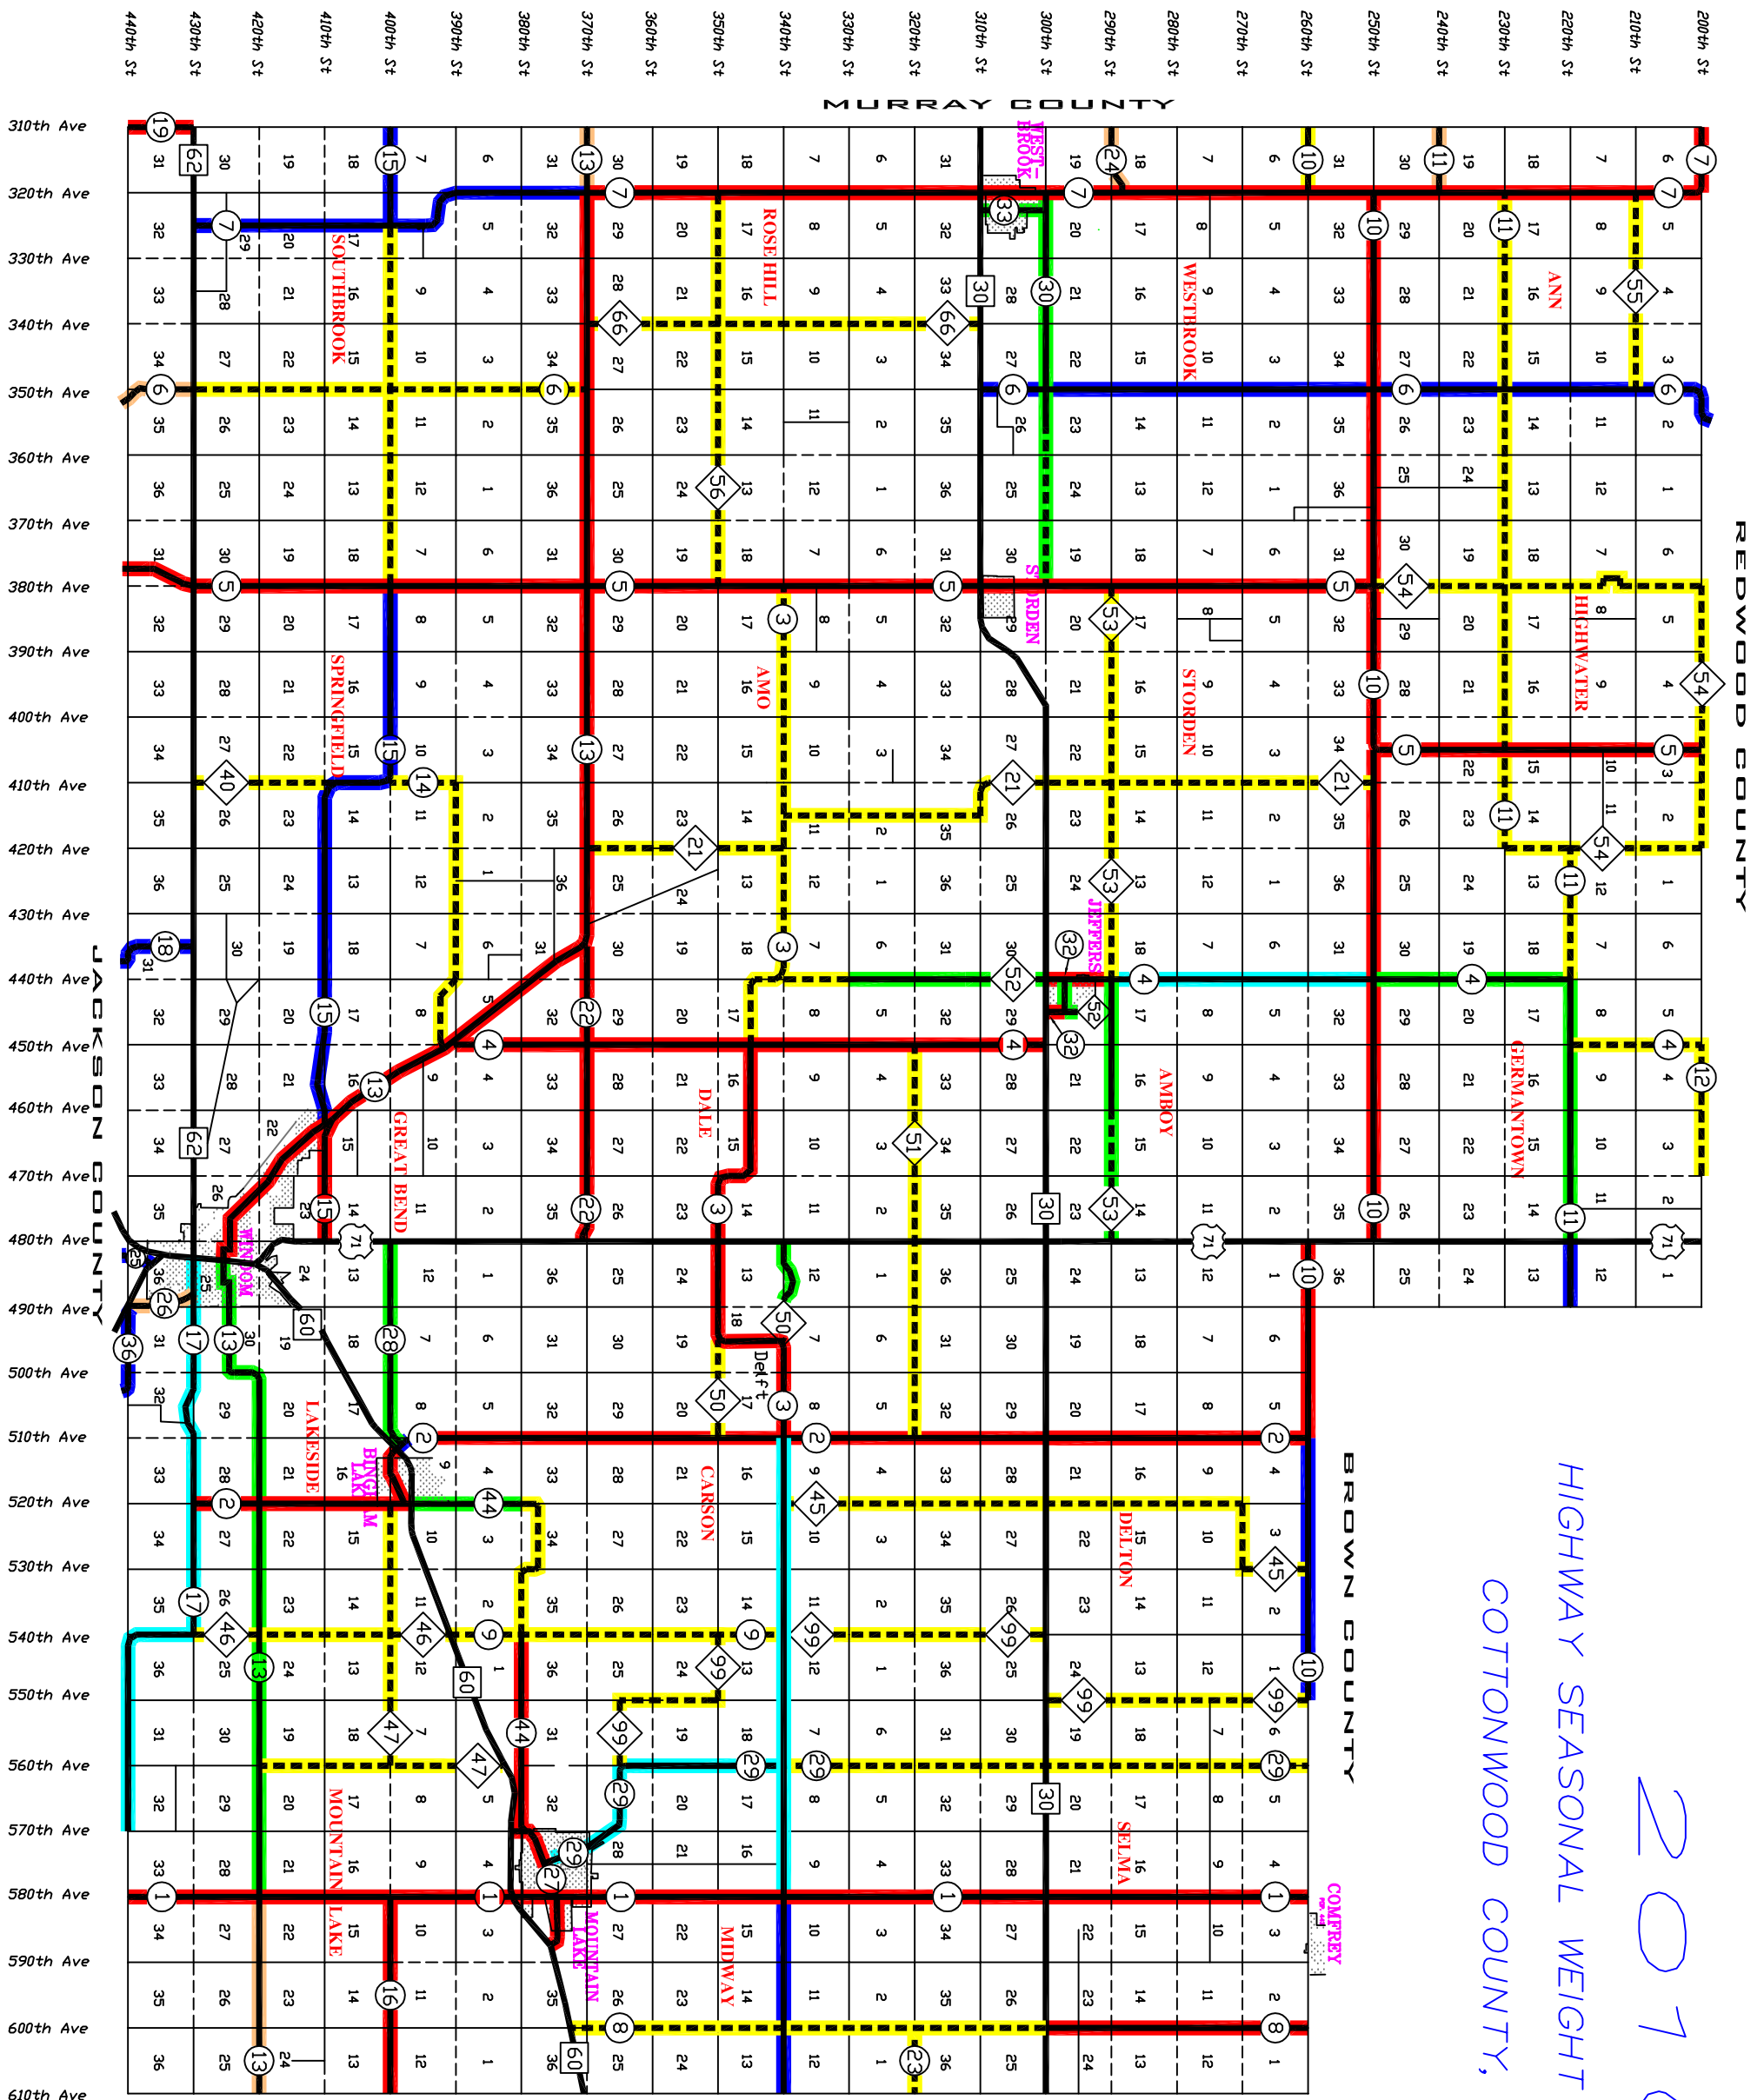

2010

HIGHWAY SEASONAL WEIGHT RESTRICTION MAP
COTTONWOOD COUNTY, MINNESOTA

-  5 TON UNPOSTED
-  5 TON POSTED
-  6 TON POSTED
-  7 TON POSTED
-  9 TON POSTED
-  10 TON POSTED

NOTE: ALL UNMARKED COUNTY ROADS ARE RESTRICTED TO 5 TONS. THESE RESTRICTIONS ARE TENTATIVE AND MAY BE CHANGED. THE SIGN ERECTED ON THE HIGHWAY GOVERNS THE LOAD RESTRICTIONS IN EFFECT.